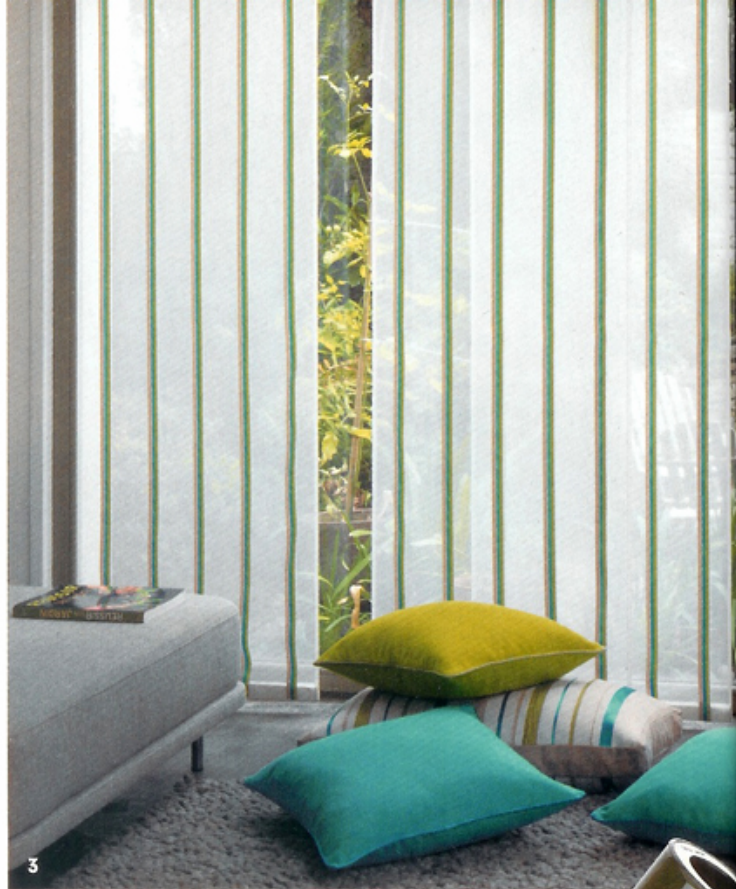

OUT THERE

1 SPACE AGE Ensure all eyes are to the sky with Orbital by **Lupe Velazquez**, an eye-catching shade inspired by leaves falling from trees

2 PIXEL CHIC Not just for computer geeks, Cristian Zuzunaga's acid bright pixellated designs have been used by **Moroso** to update its furniture

3 BRIGHT DELIGHT New designs from **Casa Deco** include these brash yet covetable turquoise and lime-green shades

4 PLAY ON The geometrically textured Play cabinet by Mario Ruiz for **Dona Living** is not just for the kids

5 IN THE PIPELINE François Xavier Balléry for **Domeau & Pérès** makes PVC water pipes look gorgeous in the aptly named Pretty Vase collection

6 SPINNING A LIME More like a piece of art than a clock, the cleverly designed Timeline will keep you bang on time and on trend, **The White Lounge**